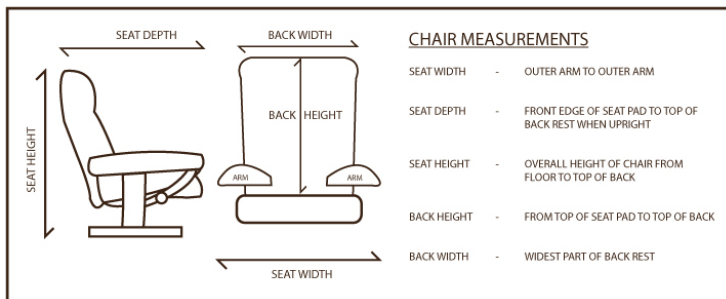

### OTHER

- Luxury recliner chair with matching footstool
  - Swivel and recline function
  - Stylish Natural wood star base
  - Requires easy self assembly
- Available in Grey (leather look) or Light Grey, Greystone and Oatmeal (fabric)

Seat Width	80 cm
Seat Depth	84 cm
Seat Height	107 cm
Back Height	70 cm
Back Width	67 cm
Carton Depth	66 cm
Carton Width	88 cm
Carton Height	49 cm
Box Volume	0.285 cbm
Net Weight	21.5 Kg
Gross Weight	25.5 Kg

N.B: All measurements are approximate